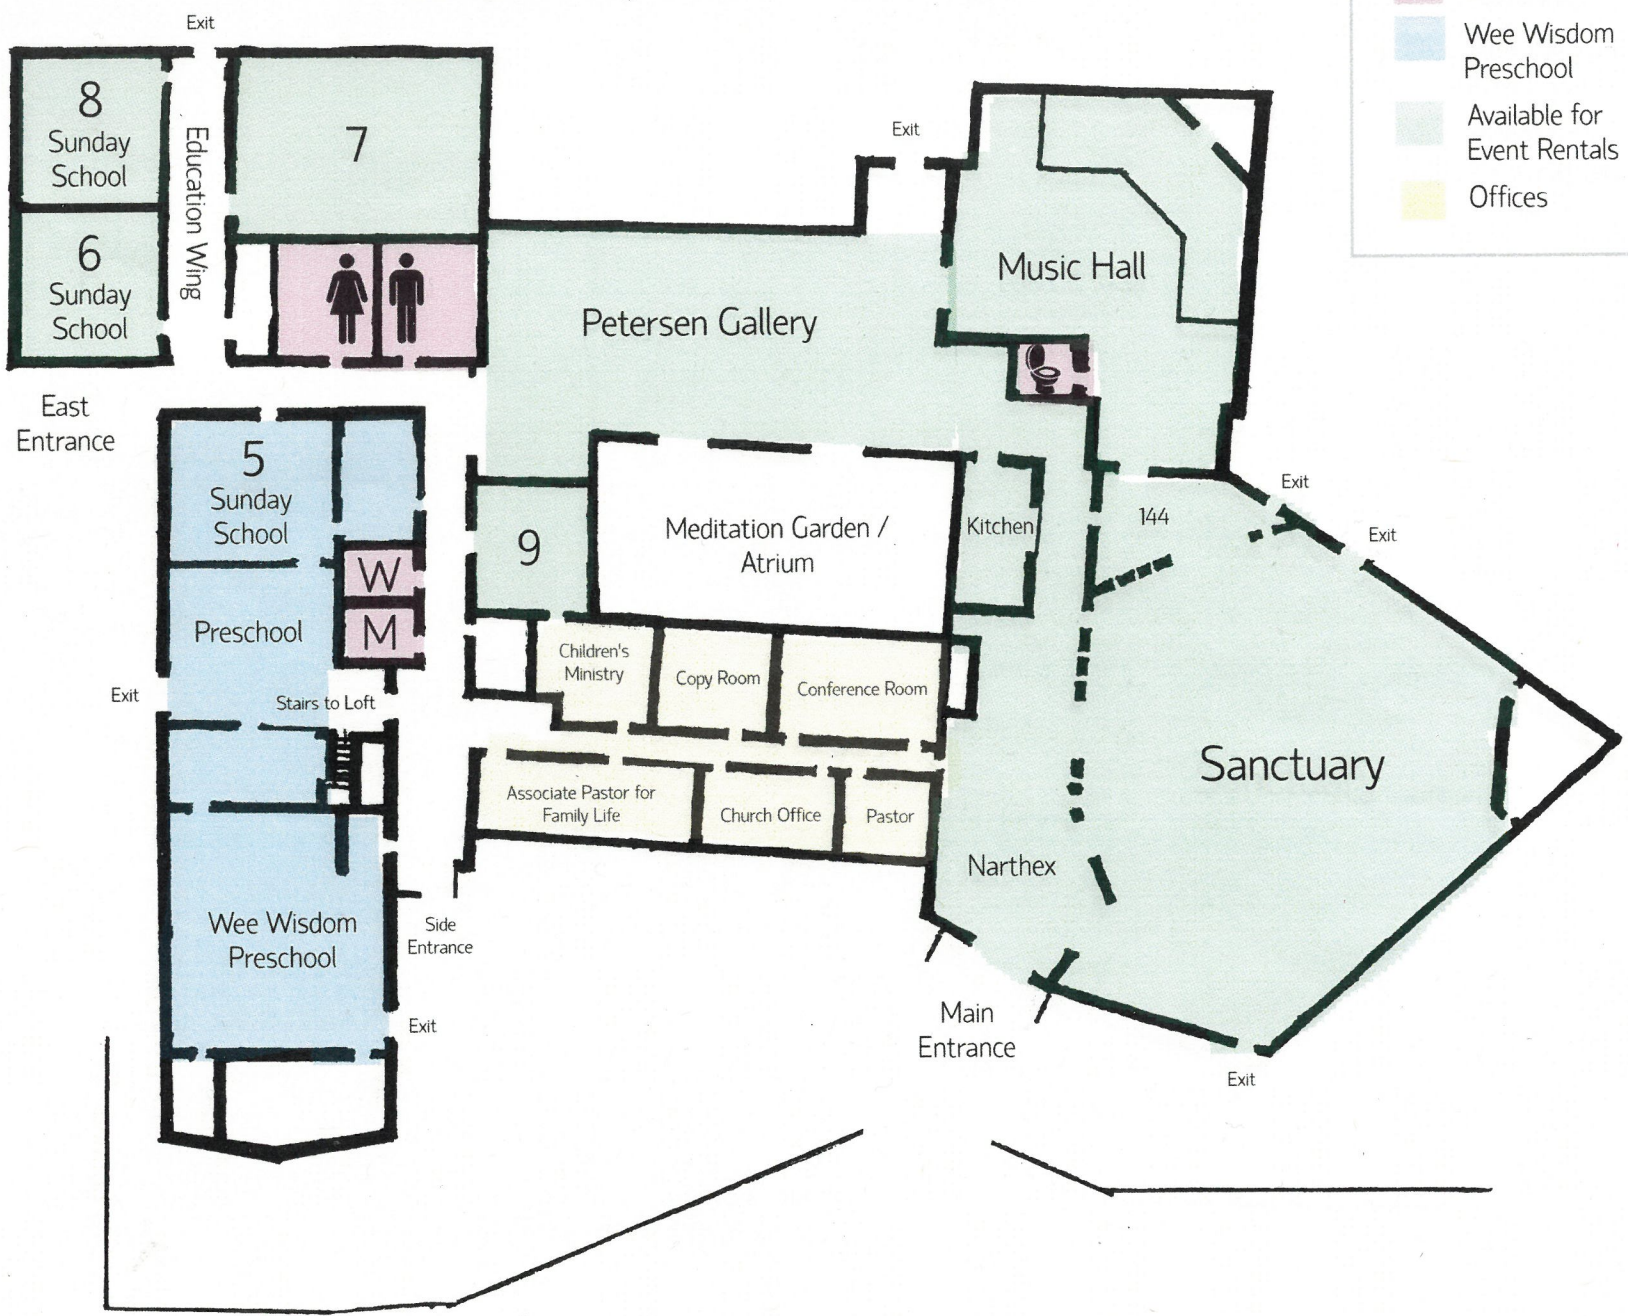

Southminster Presbyterian Church

12250 SW Denney Rd., Beaverton, OR 97008

-  Bathroom
-  Wee Wisdom
Preschool
-  Available for
Event Rentals
-  Offices

Playground
& Swings

East Parking Lot

Hall Boulevard

North Parking Lot

Denney Road