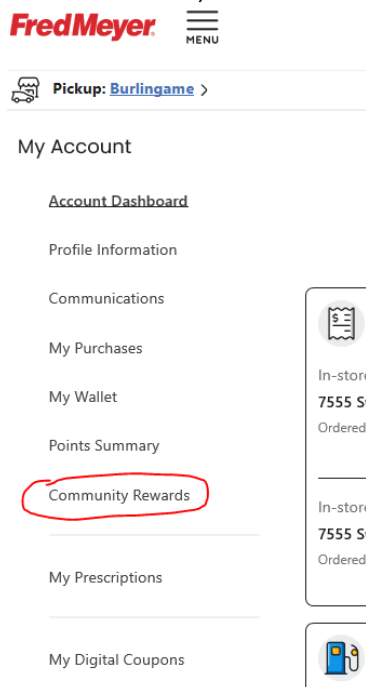

How to Earn Money for Southminster Through Fred Meyer Community Rewards Program

Fred Meyer will donate money to non-profit organizations selected by their customers. If you shop at Fred Meyer with their Reward Card, you can link your account to Southminster. When you shop with your card, Fred Meyer will make a donation to Southminster. The more you shop, the larger the donation. Here's how you link your account.

1. Direct your browser to fredmeyer.com and click on "Sign In."

2. After you've logged in, choose "My Account."

3. In the left menu, click on "Community Rewards."

4. You will be prompted to choose an organization to support. Enter “southminster Presbyterian” in the search box, and then click the “Enroll” button in the search results: