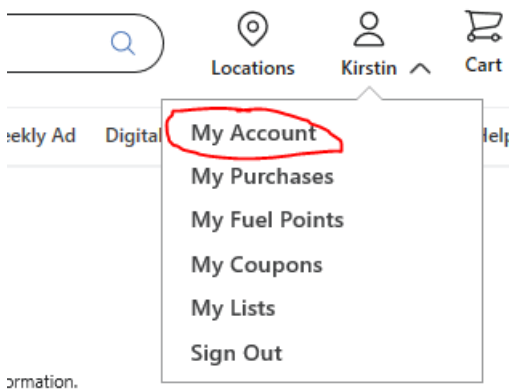

1. Direct your browser to fredmeyer.com and click on "Sign In."

2. After you've logged in, choose "My Account."

3. In the left menu, click on "Community Rewards."

4. You will be prompted to choose an organization to support. Enter “southminster Presbyterian” in the search box, and then click the “Enroll” button in the search results: